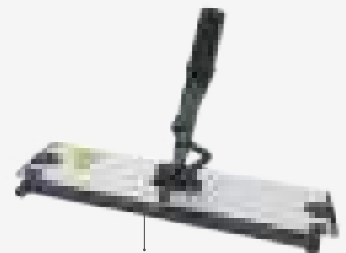

## Professional accessories

Mop with squeegee  
L.250mm

Fix mop  
L.220 mm

Movable mop  
L.220 mm

Movable mop  
L.400 mm

Bayonette lance

45° curved bayonette lance

Red steam lance