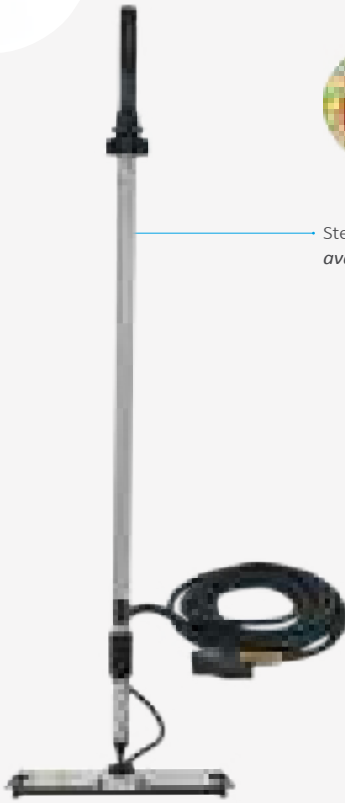

## Steam Mop

Tested by the University of Verona

Steam hose 5m or 10m  
*available version with detergent injection*

Ergonomic handle with  
steam activation lever

Switches for steam  
flow regulation:  
MIN - MED - MAX