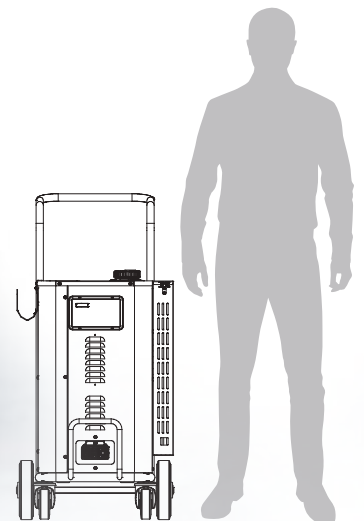

Bacchus Pro

kW 3,75 | 7,35 | 10,95 | 14,55 | bar 6

Technical features

MyTecnovap connection

Operating pressure 6bar

Water mains connection

Power regulation switch

Water tank

Automatic water refilling

Control panel

Boiler maintenance signal

Steam cleaner with stainless-steel body and boiler, able to deliver dry saturated steam at 165°C.

- A sturdy structure, a fully electric operation and the compact size allows its usage in any environment, both outdoors (watertight protection IPX5) and indoors (e.g. in production lines).
- All steam cleaner functions can be managed on the electronic control panel.

For the cleaning of:

MICROFILTRATION SYSTEMS

BOTTLING LINES

STAINLESS STEEL TANKS

BARRIQUES TONNEAUX

EQUIPMENT

Indicated for wineries with production capacity of:

BARREL ROOM
up to 50 barrels*

BOTTLING LINE
up to 3.000 bottles*

*approx data