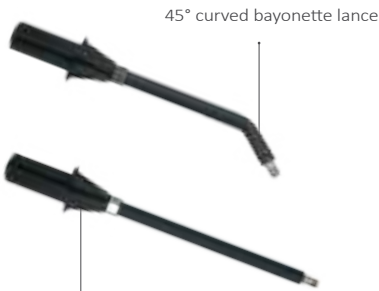

## July 6 bar

Steam hose with control panel  
3m - 5m

Extension tubes L.480mm - 2pcs

Rectangular brush

Triangular brush

Window cleaner

Steam lance

45° curved bayonette lance