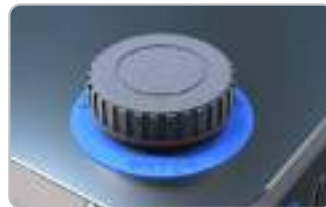

Power switch regulation

Steam outlet
6 bar - 12P

Water mains connection

Water tank - 14 liters

Hook for **Vac Industrial**
(not included)

Water tank level indicator

Cable holder

Anti-scratch rubber wheels 360° with safety brakes